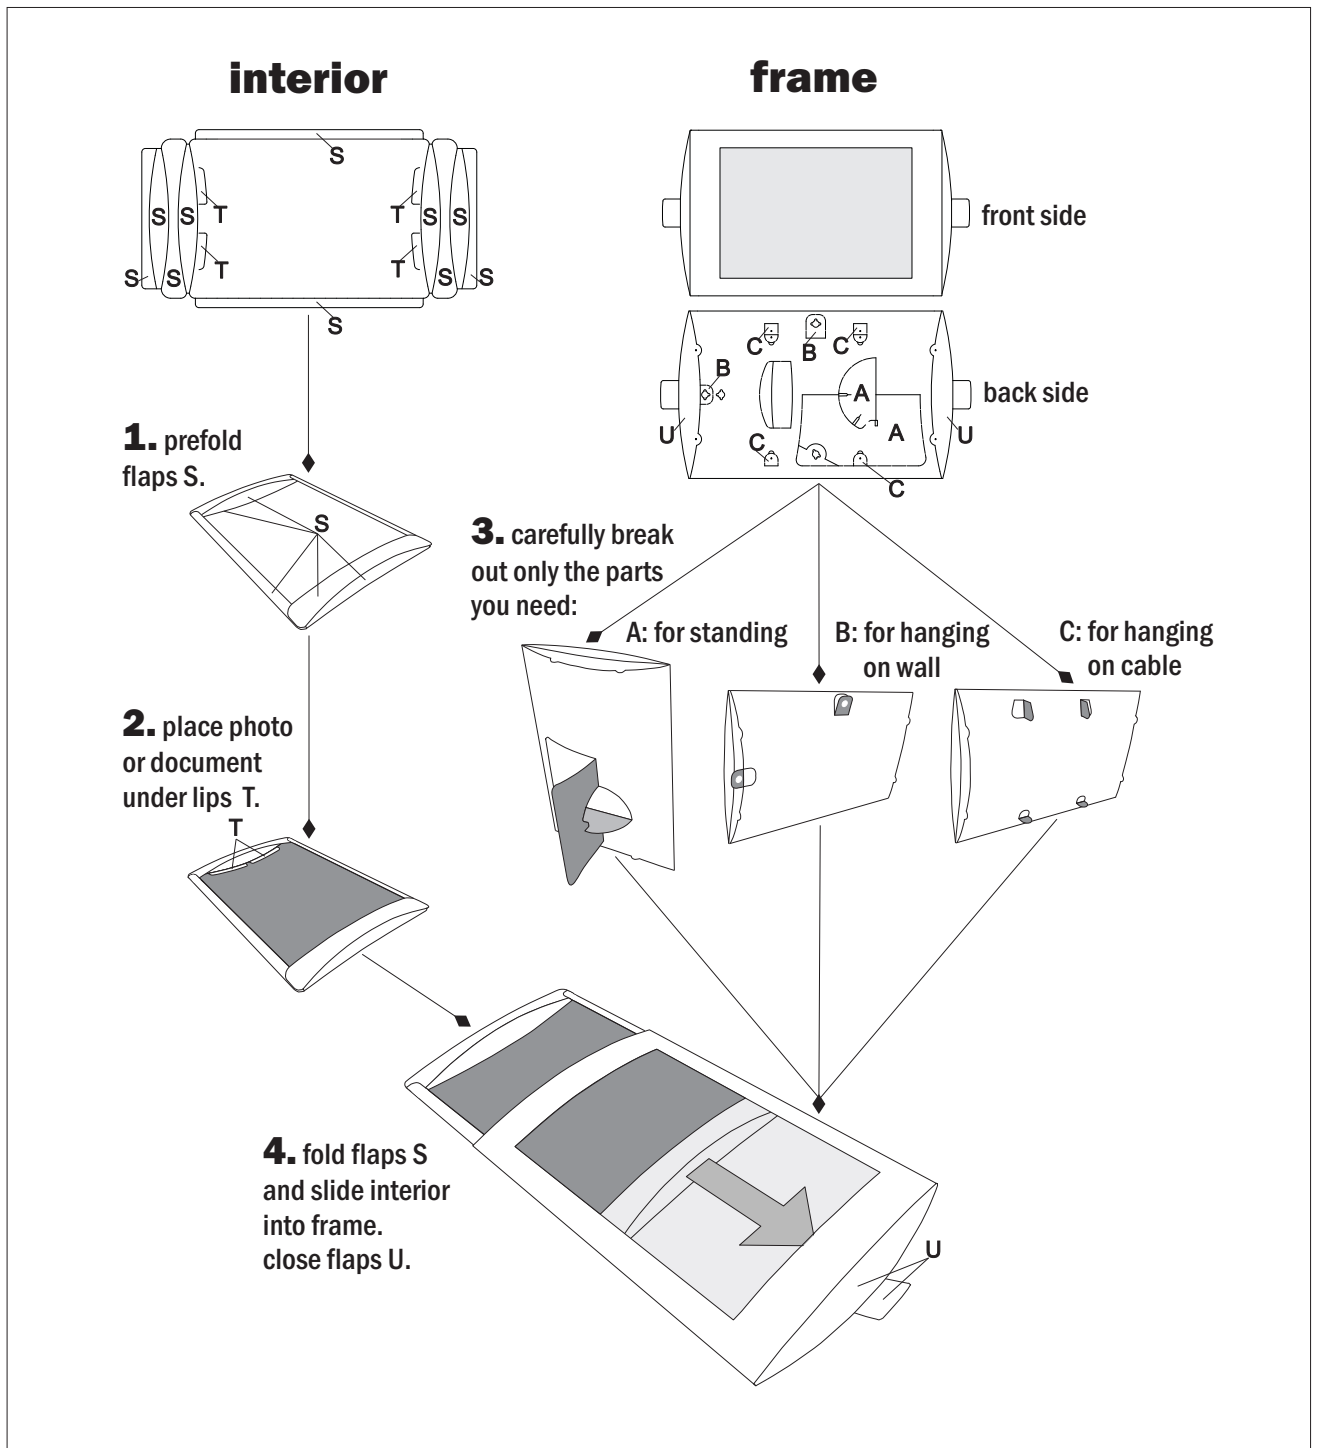

Lumage C A4/20x30 preparing for use

Lumage C A4/20x30 mounting

specs

Materials: Paperboard 290 grams and plastic transparent foil

Dimensions, flat: 418 x 227 x 2 mm,

Dimensions, in use: 343 x 225 x 30 mm,

Weight: 83 grams,